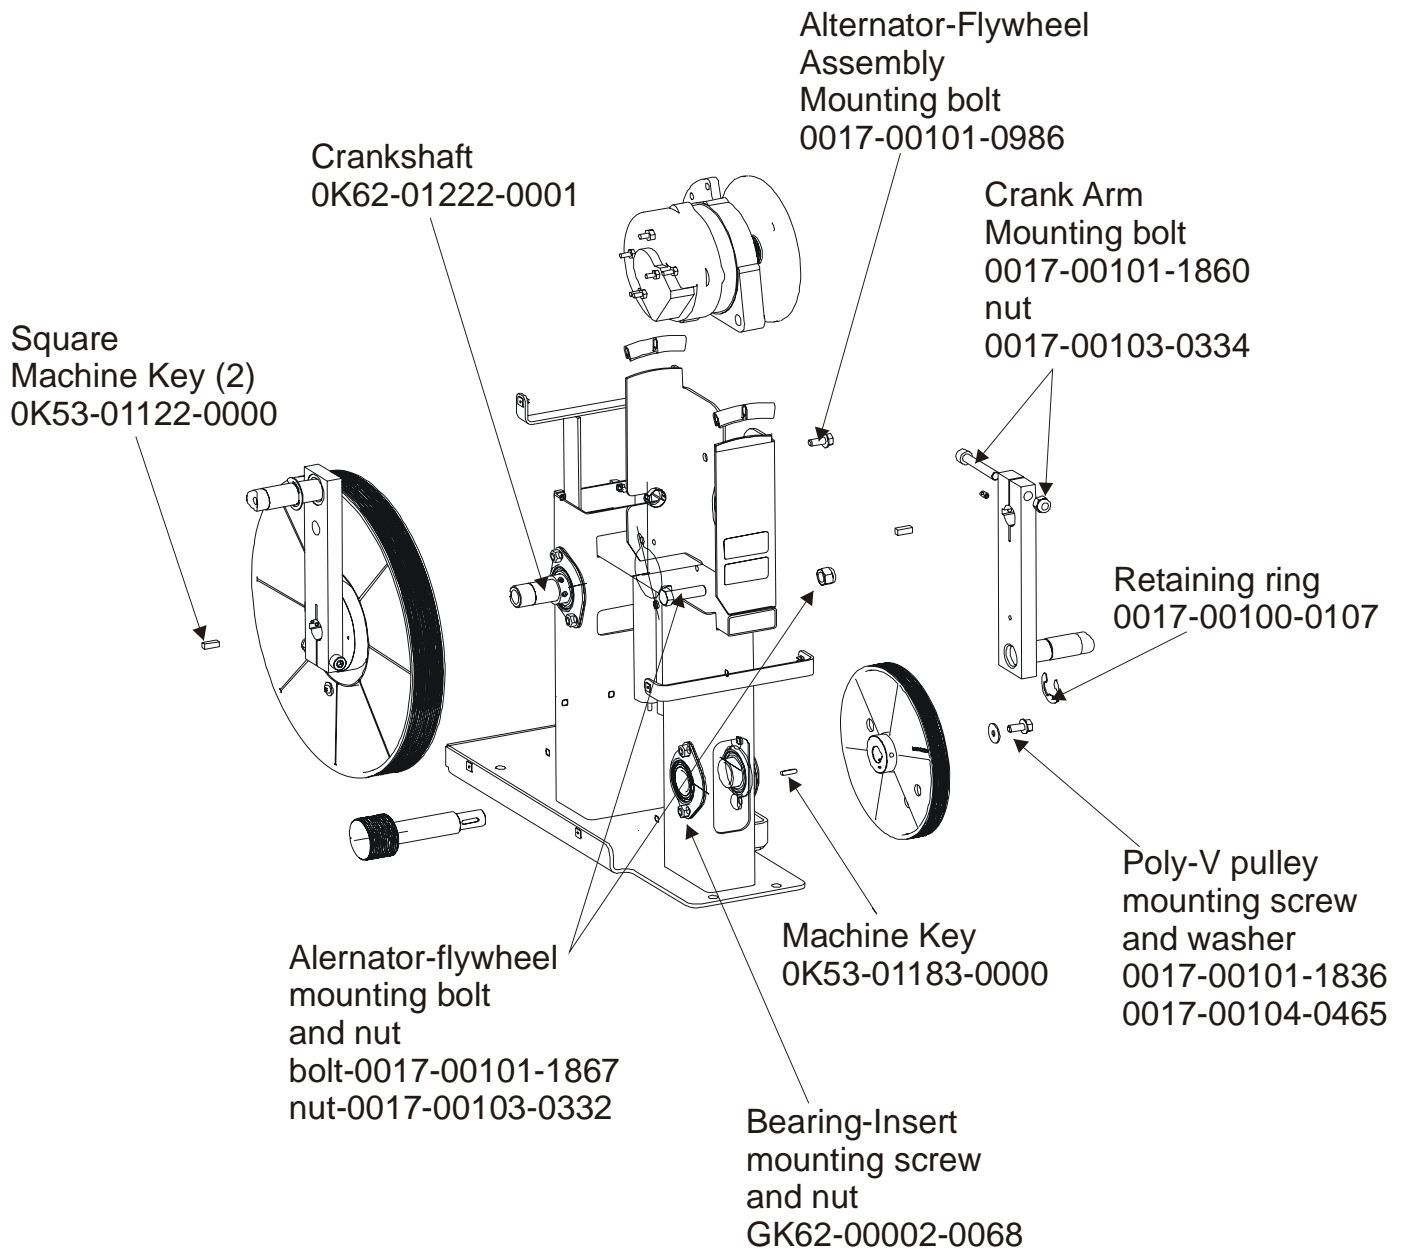

ARCTIC SILVER QUIET DRIVE 95XE
Drive Module Hardware

95XE-0XXX-04
S/N ALPHA CODE XWE